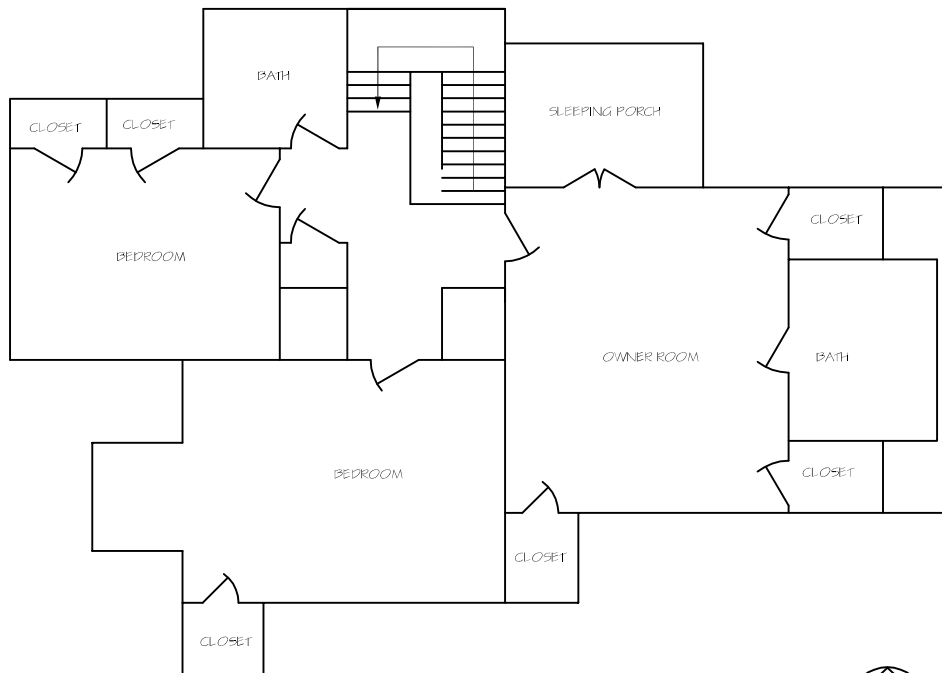

BASEMENT

scale: 3/32" = 1'-0"

FISHER, RAYMOND AND CATHERINE HOUSE

FIRST FLOOR PLAN

scale: $3/32" = 1'-0"$

FISHER, RAYMOND AND CATHERINE HOUSE

SECOND FLOOR PLAN
scale: $3/32'' = 1'-0''$

FISHER, RAYMOND AND CATHERINE HOUSE