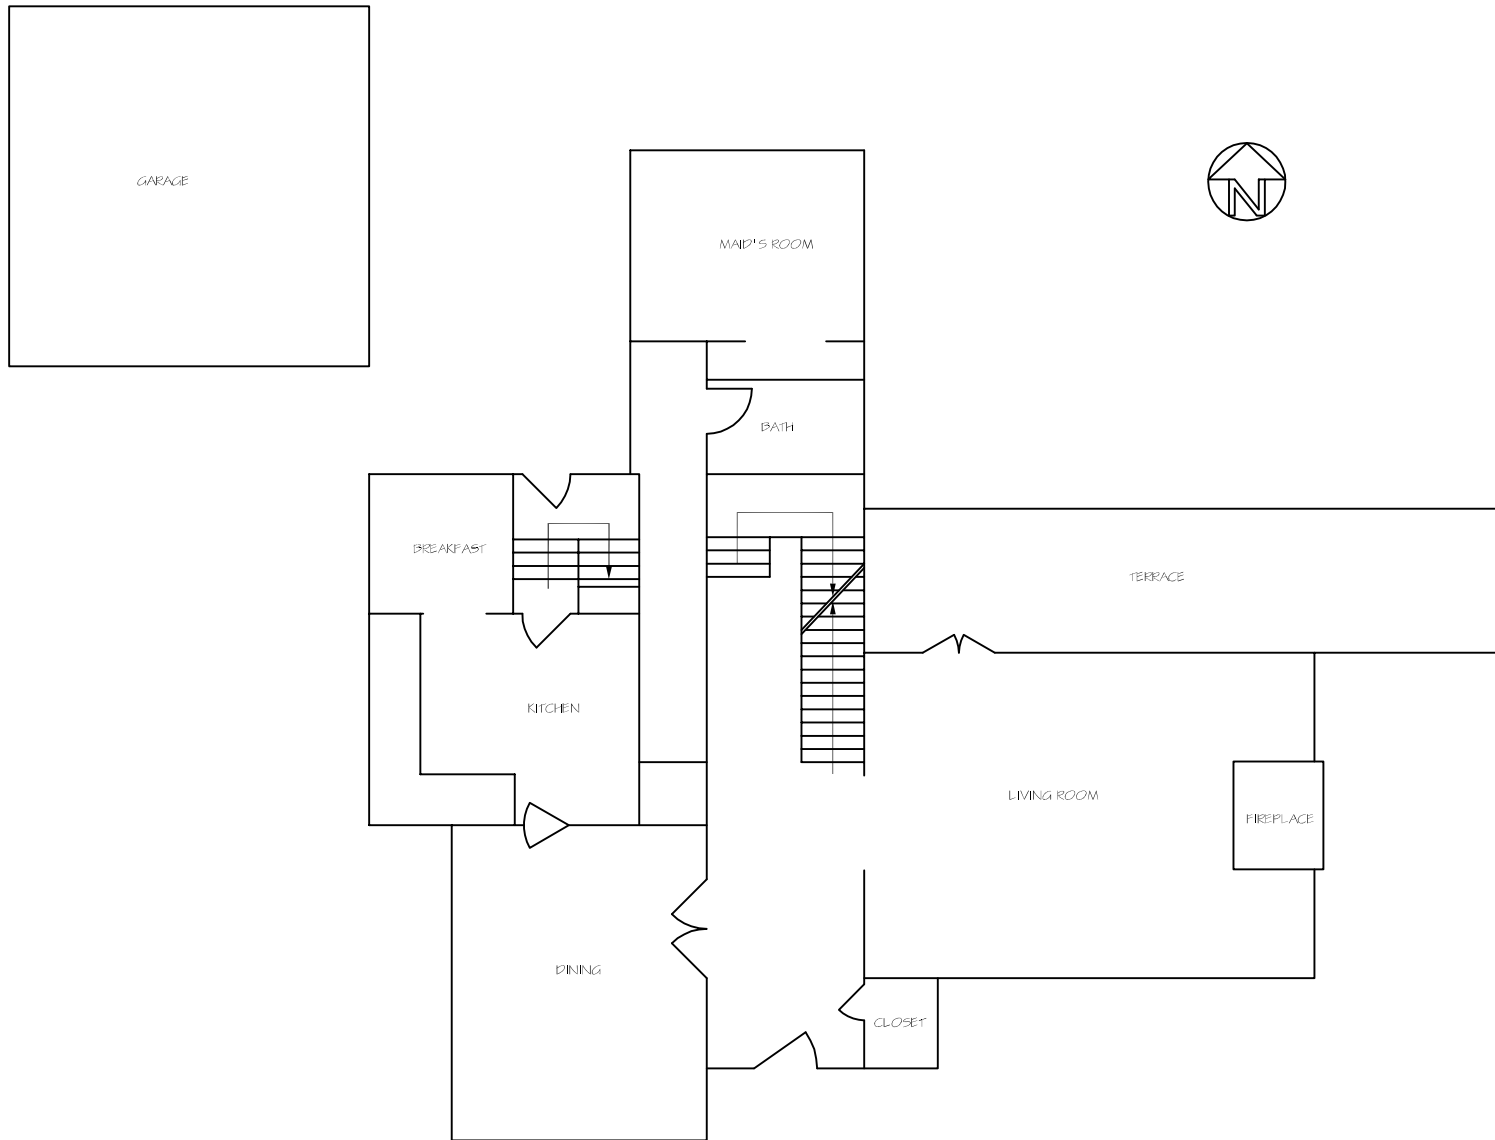

BASEMENT

scale: 3/32" = 1'-0"

FISHER, RAYMOND AND CATHERINE HOUSE

FIRST FLOOR PLAN

scale: $3/32" = 1'-0"$

FISHER, RAYMOND AND CATHERINE HOUSE

SECOND FLOOR PLAN
scale: $3/32'' = 1'-0''$

FISHER, RAYMOND AND CATHERINE HOUSE