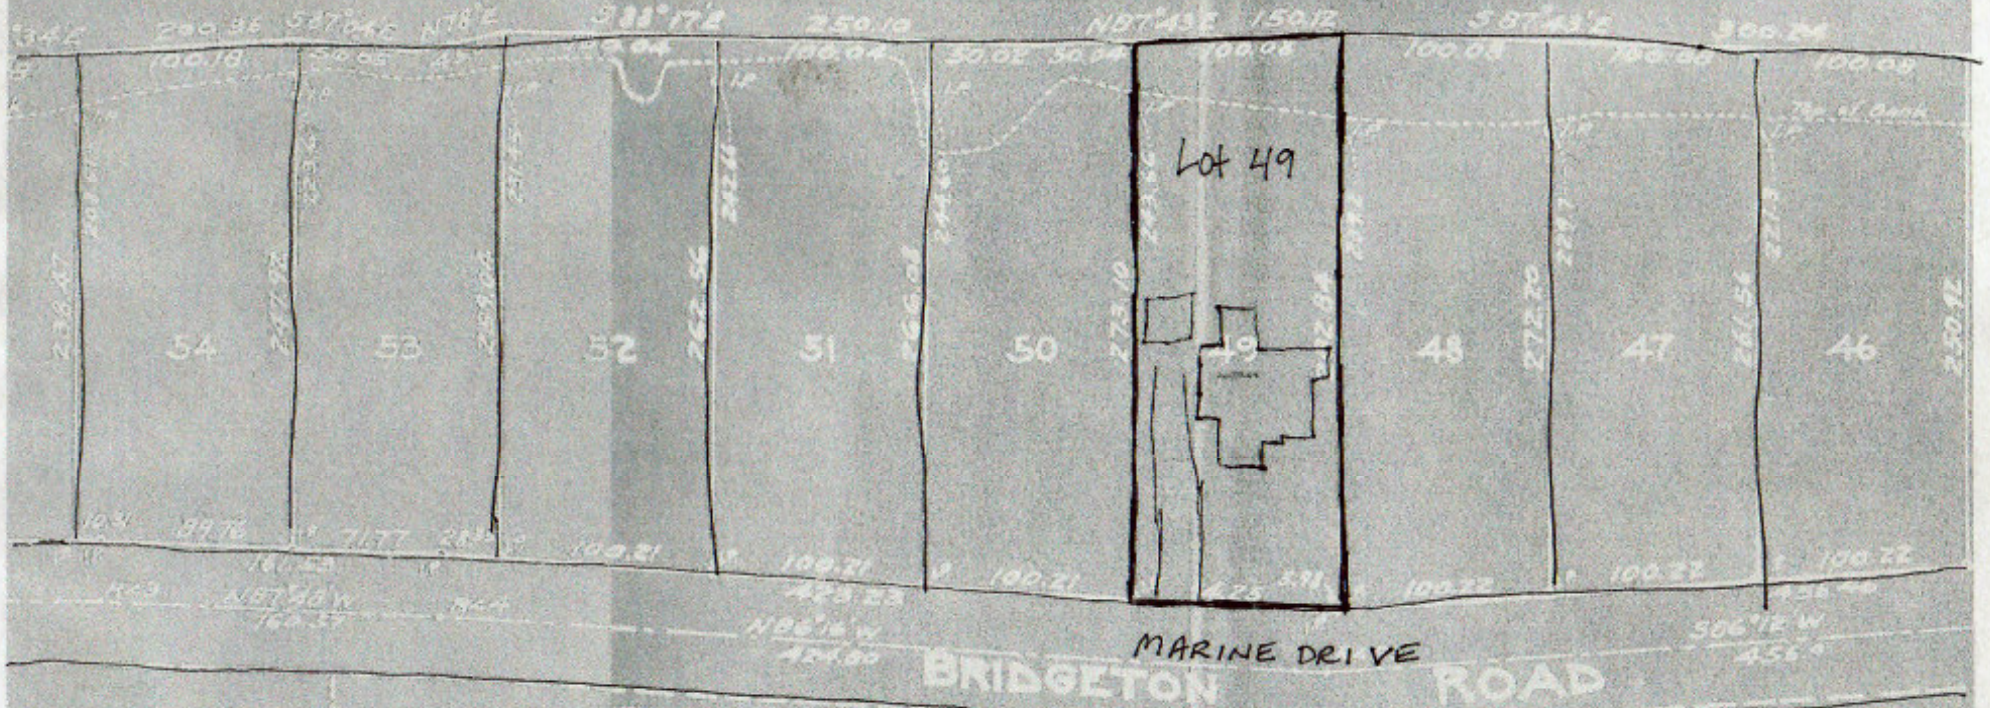

COLUMBIA RIVER

GOLF ACRES

PLAT 2 LOT 49

FISHER, RAYMOND AND CATHERINE, HOUSE
SITE PLAN

ACRES

AT 2

N 2-TINRIE, WM.
all Bros. October 1925
length = 100 feet